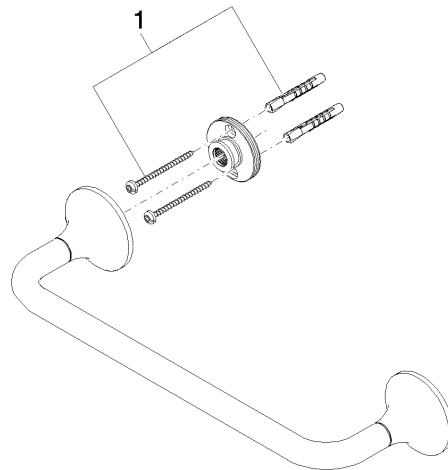

83 030 809

- gauge 300 mm
- width 360mm
- height 60 mm
- rosette Ø 60 mm
- 98mm projection

	Chrome	83 030 809-00
	Brushed Platinum	83 030 809-06
	Platinum	83 030 809-08
	Dark Chrome	83 030 809-19
	Brushed Durabronze (23kt Gold)	83 030 809-28
	Brushed Bronze	83 030 809-42
	Brushed Champagne (22kt Gold)	83 030 809-46
	Champagne (22kt Gold)	83 030 809-47
	Brushed Dark Platinum	83 030 809-99

83 030 809

mm [inches]

83 030 809

Parts for other finishes can be found here: Brushed Platinum

### Spare parts list

No.	Item Number	Name	Quantity used	Delivery time
1	05 30 31 025 00 90	fixing set	1	2